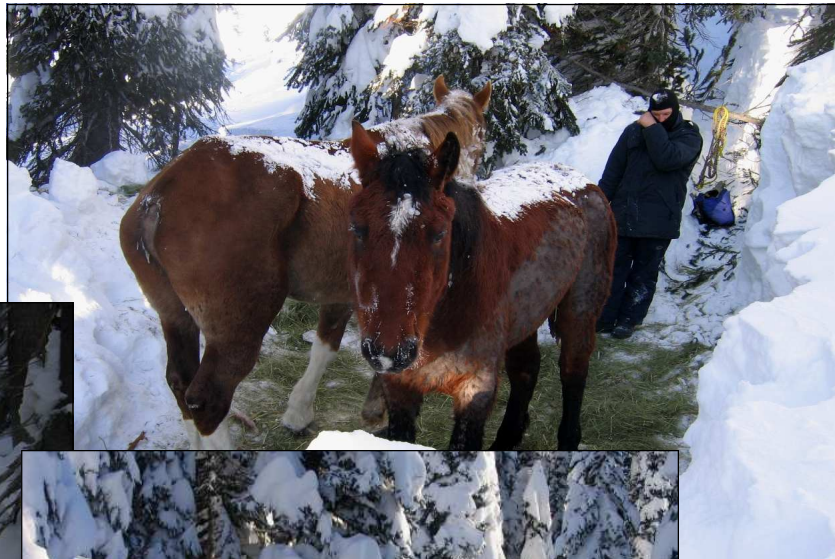

Attention Sledders Please Help!

ABANDONED STARVING HORSES FOUND TRAPPED UP RENSHAW

PLEASE HELP SAVE THESE HORSES

Bring a shovel and start digging

follow the signs marking the rescue trail

near bottom of steep hill leading to the Renshaw cabin

or call Terracana for more rescue info 866 968 4304

“over a mile to go”

“storm coming”

**Keep warm
join volunteer
shovel brigade**

“not enough help”